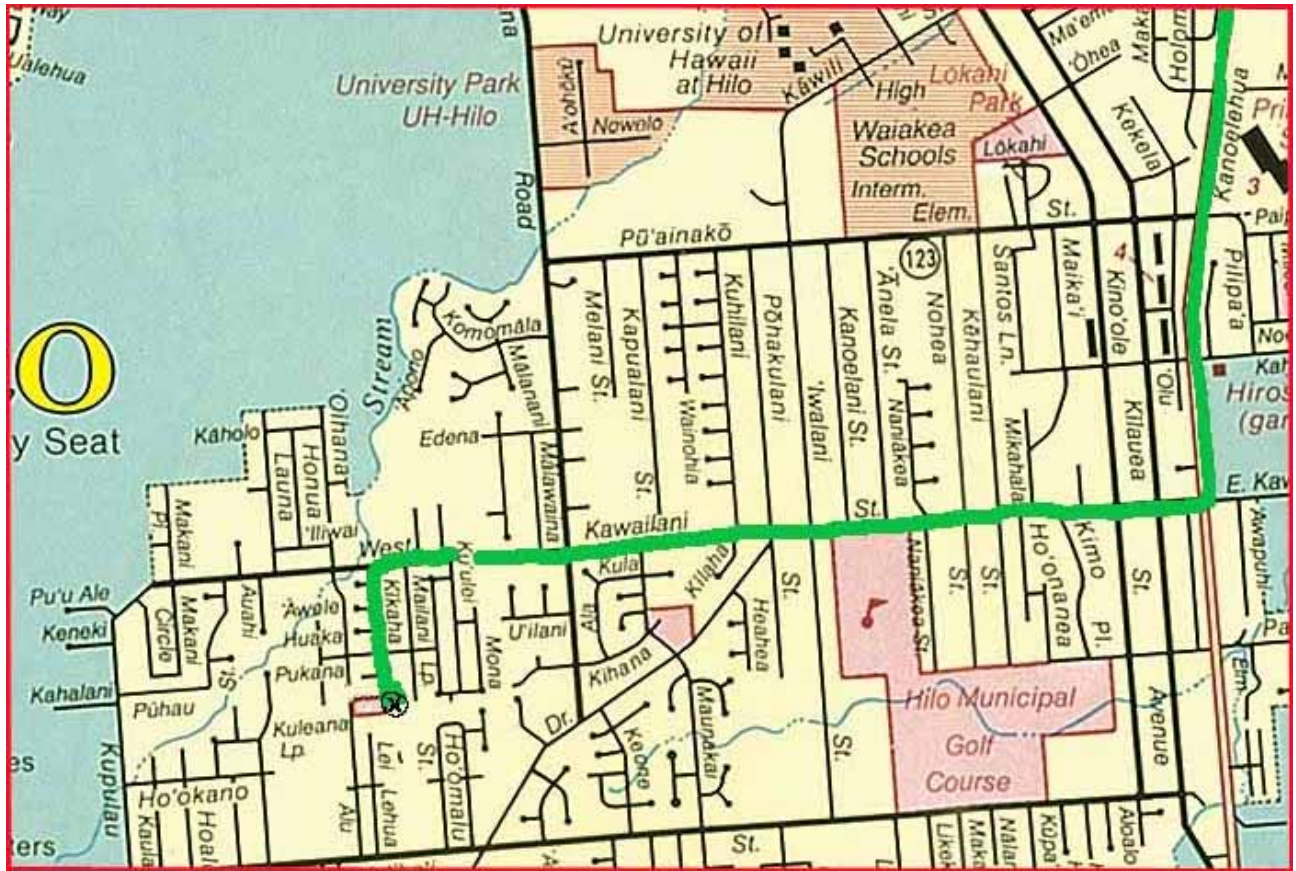

For rent

Hilo, Hawaii

3-bedroom, 2-bath

Location: Home is located in popular Waiakea, a suburban residential neighborhood in the southwestern quarter of Hilo. Area has above average upkeep and appeal. Services, shopping, schools, employment centers are all within a 2-mile radius.

Rent: ☺only \$1200 per month

Contact: Jonathan Yee
(808) 256-5605
(808) 395-3772 fax
yee@iliahi.com

Map on how to get there...

See "X" on map, across from park, 1519 Kikaha

Address of the home:

1519 Kikaha Street
Hilo, Hawaii 96720
(about 2 miles from UH-Hilo)